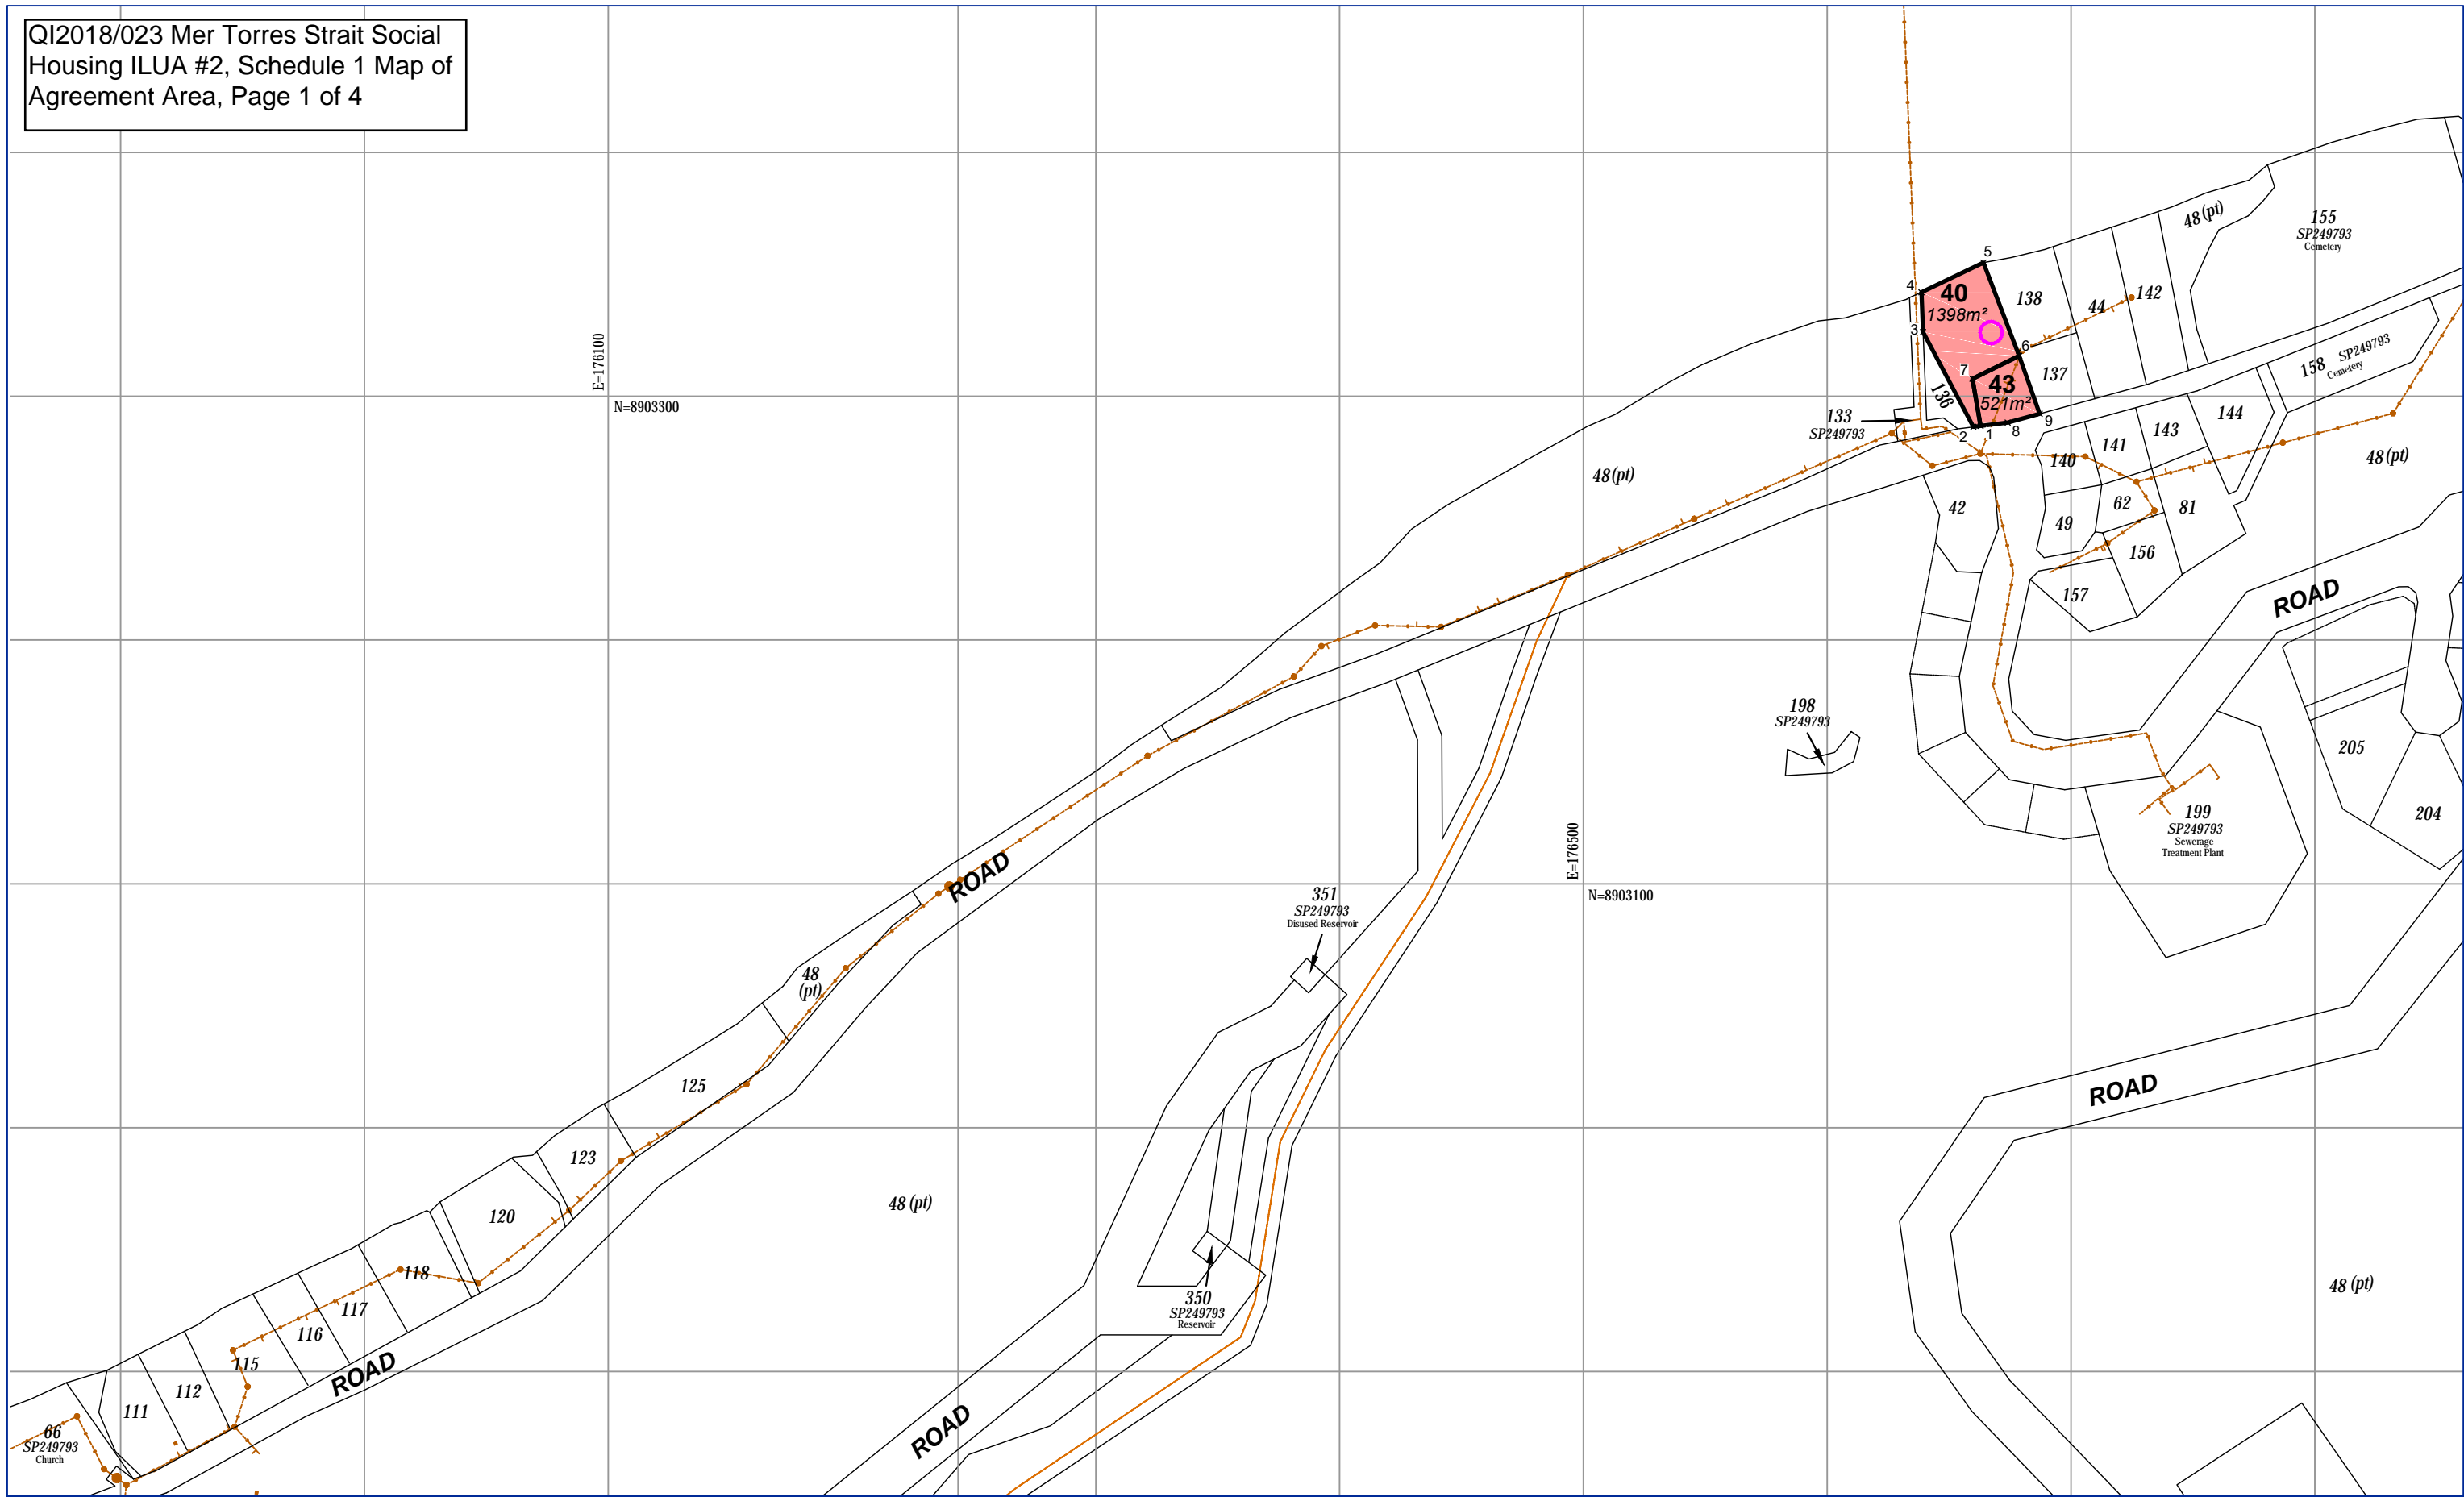

# SCHEDULE 1 - AGREEMENT AREA, SOCIAL HOUSING MER - MURRAY ISLAND