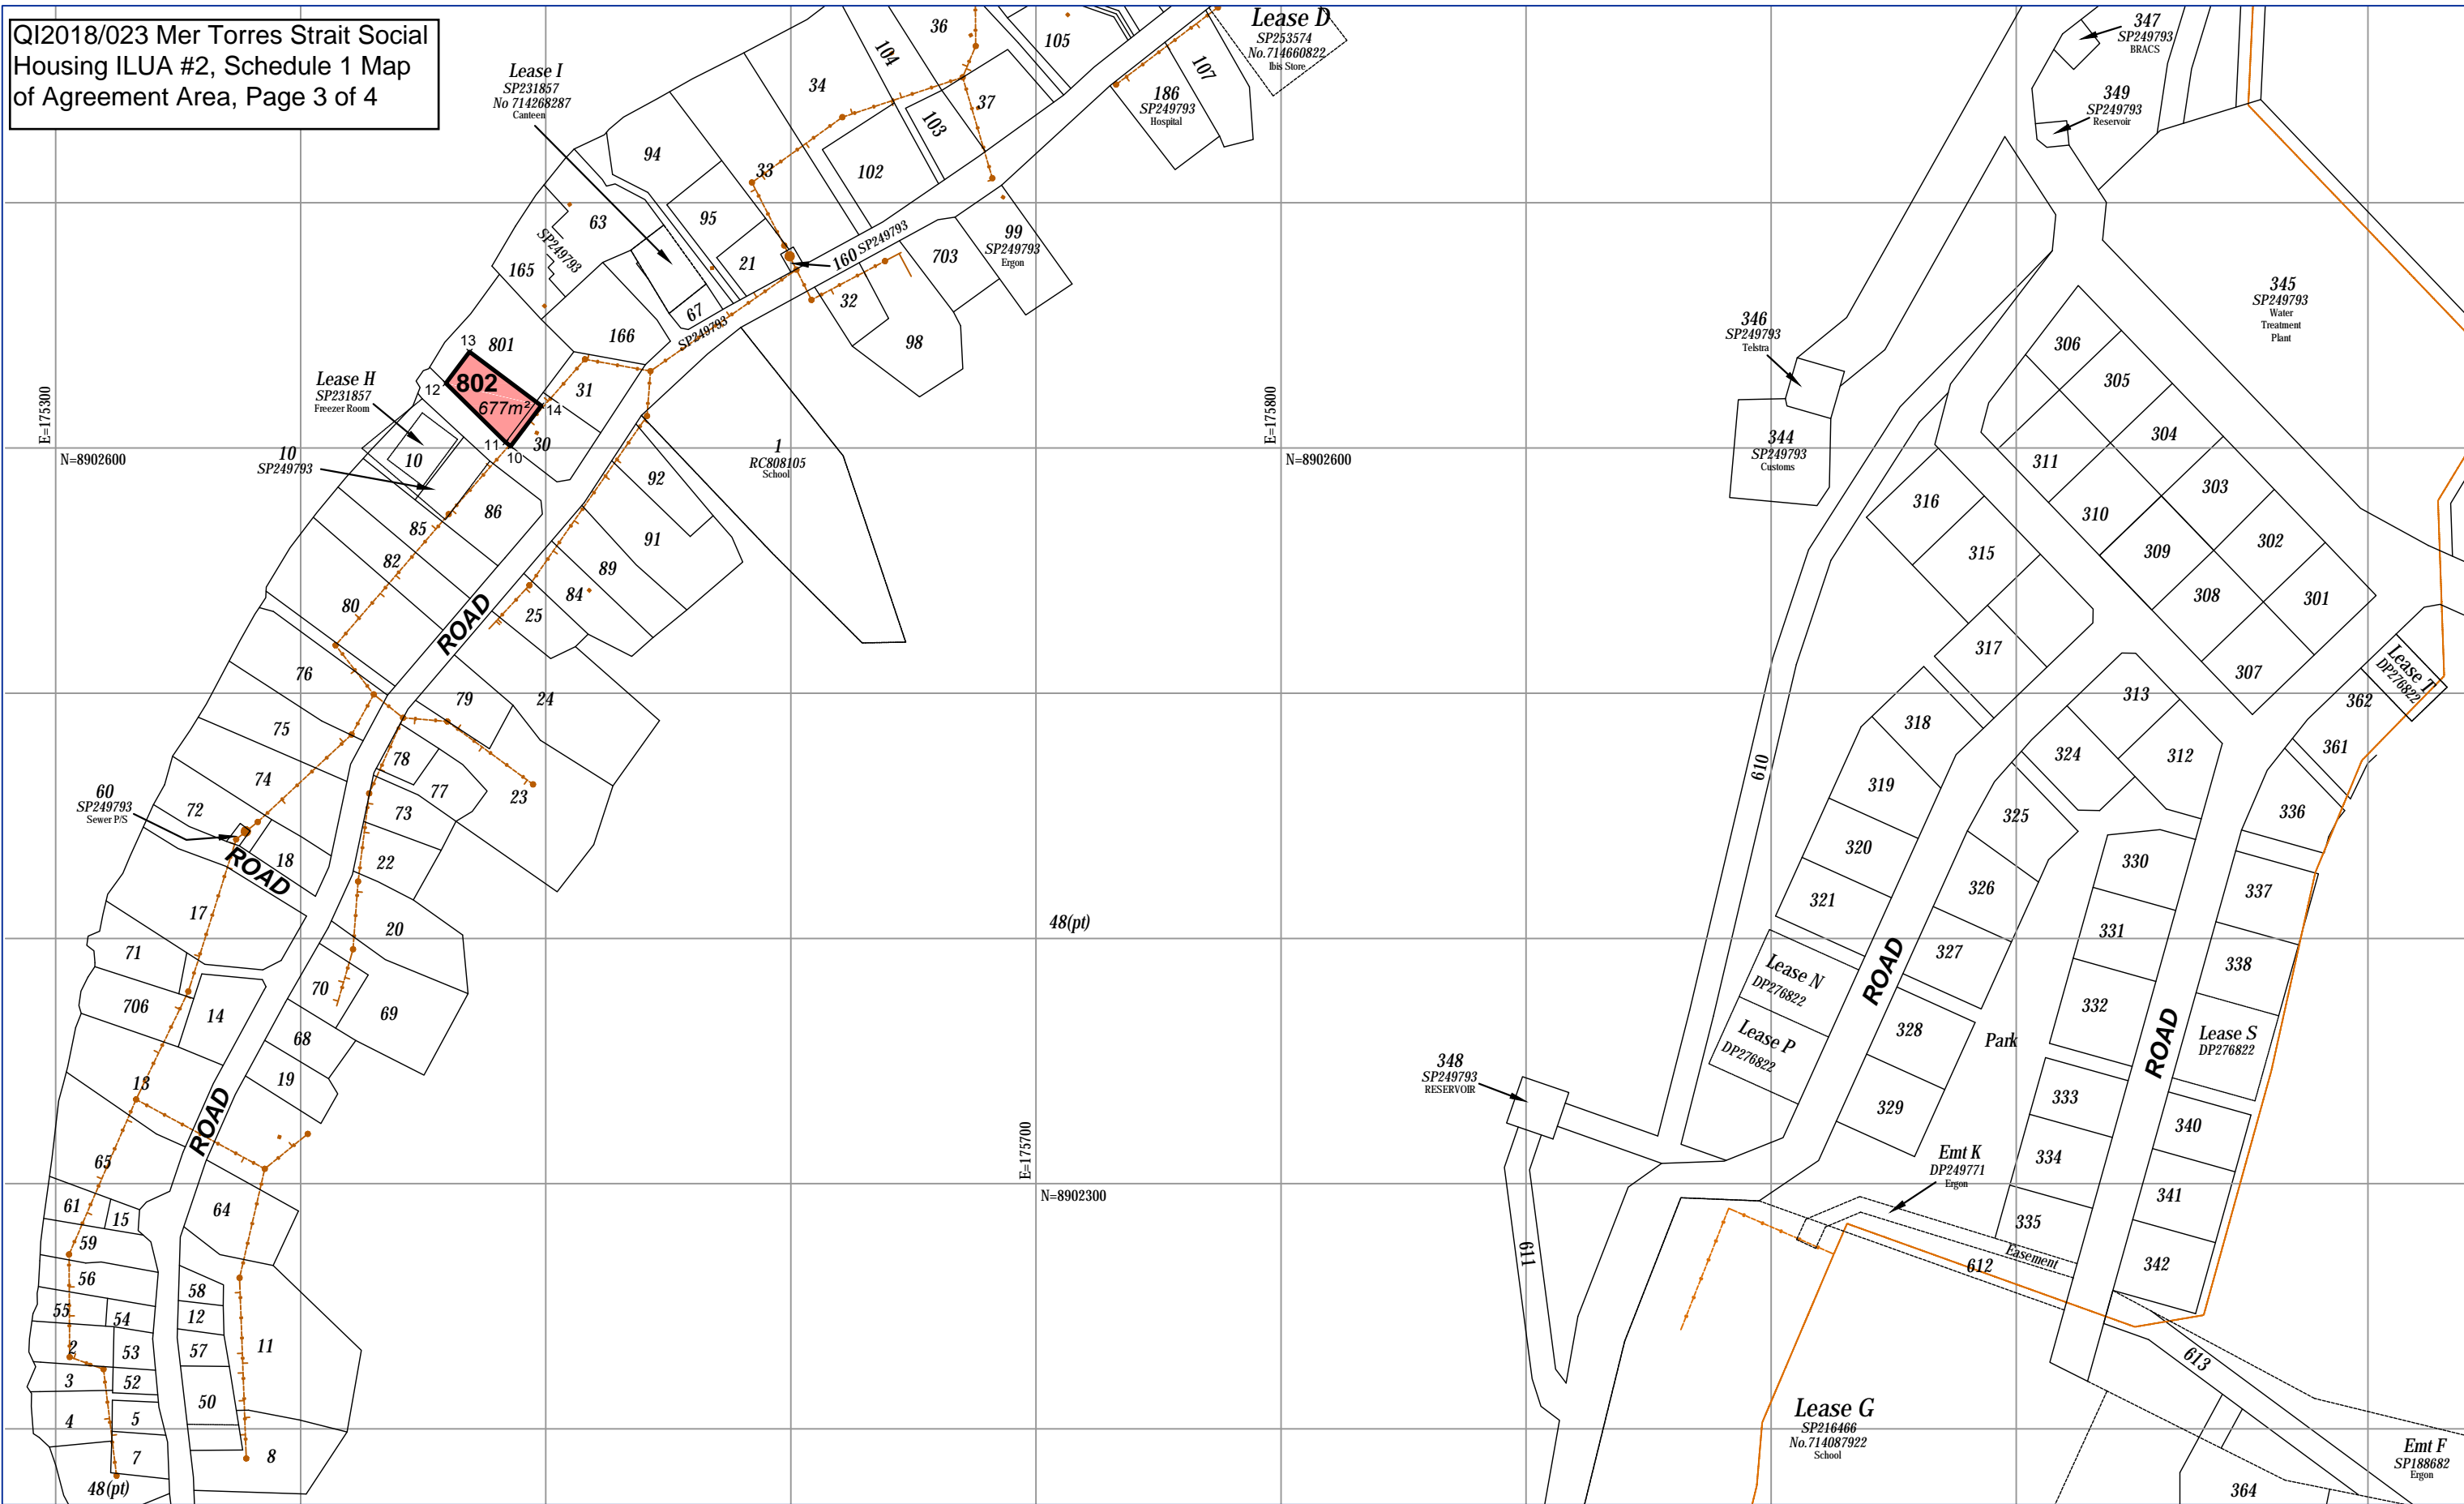

# SCHEDULE 1 - AGREEMENT AREA, SOCIAL HOUSING MER - MURRAY ISLAND